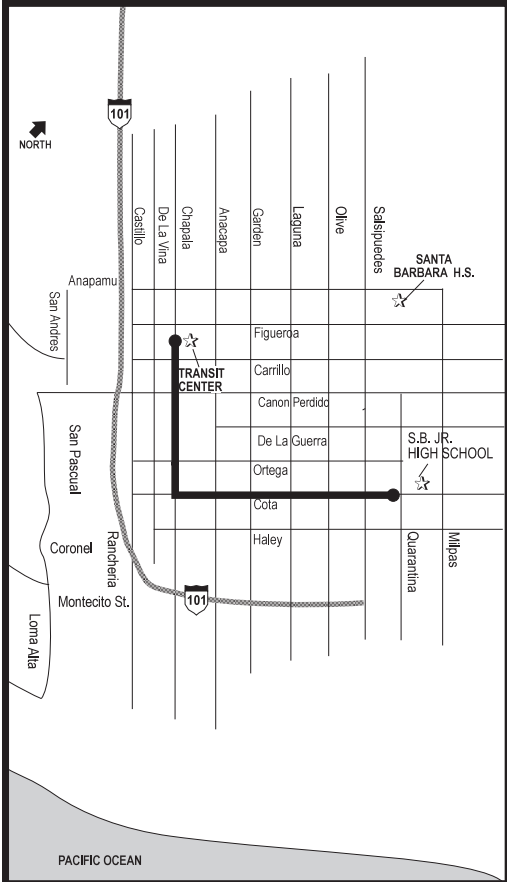

2110 Santa Barbara Jr. High

Transit Center

PM ONLY

Line 2110 Bus Stops

- Cota Quarantina (SBJHS)
- Cota Olive
- Cota Garden
- Cota Anacapa
- Cota State
- Chapala Cota
- Chapala De la Guerra
- Chapala Canon Perdido
- Transit Center

Santa Barbara Jr. High School

2:29

Transit Center

2:45

Underlined stops are time points. Wheelchair accessible stops are marked with a bullet (•)

Las paradas subrayadas son puntos de referencia.

Las paradas con acceso a silla de ruedas están marcadas con un punto (•)

Additional Bus Service to/from Santa Barbara Junior High School

Line #	Areas Served	Scheduled Times (Mon. - Fri.)
2	Transit Center, Anapamu St, Milpas St	
	AM Arrivals	7:40, 7:55, 8:10, 8:25
	PM Departures	2:25, 2:40, 2:55, 3:12, 3:22, 3:32
2	Salinas St, Voluntario & Milpas St	
	AM Arrivals	7:25, 7:40, 7:55, 8:10, 8:25
	PM Departures	2:40, 2:52, 3:02, 3:12, 3:22, 3:32
14	Transit Center, Garden St, De La Guerra St	
	AM Arrivals	6:35, 7:10, 7:55
	PM Departures	2:46, 3:44, 4:44
14	Montecito, Coast Village Rd, Milpas St	
	AM Arrivals	7:19, 7:56
	PM Departures	2:52, 3:52
20	Carpinteria, Summerland, Coast Village Rd	
	AM Arrivals on Gutierrez	7:06, 7:36, 8:36
	PM Departures on Haley	1:23, 2:23, 2:48, 3:28
20	Transit Center, Anacapa St, Haley/Gutierrez St	
	AM Arrivals on Haley	7:23, 7:53, 8:08
	PM Departures on Gutierrez	2:23, 3:23
37	Westside, Transit Center	
	AM Arrivals	7:21, 7:43, 8:06, 8:28
	PM Departures	2:22, 2:43, 3:06, 3:28
37	Eastside	
	AM Arrivals	7:14, 7:37, 7:59, 8:22
	PM Departures	2:27, 2:50, 3:12, 3:35

37 = Crosstown Shuttle