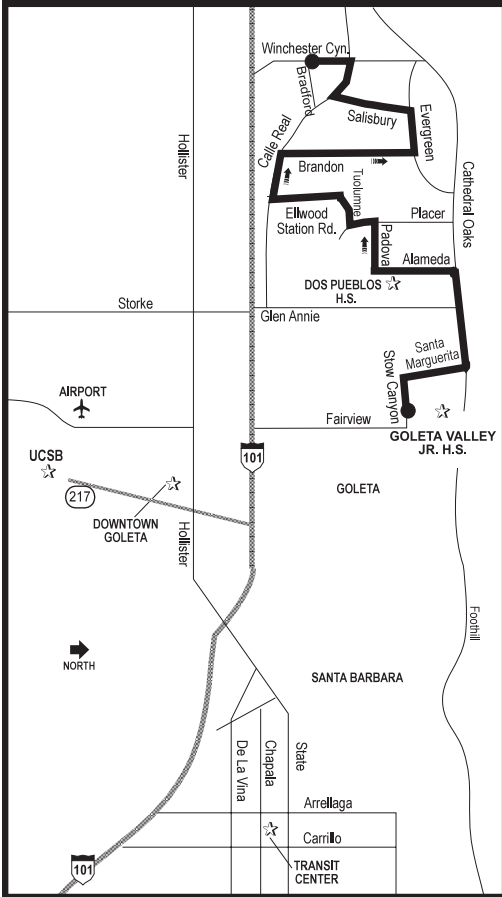

Winchester Canyon &
Bradford

Alameda &
Bassano

Goleta Valley
Jr. High School

7:55

8:05

8:15

Late Start Thursday

8:45

8:55

9:05

Underlined stops are time points. Wheelchair accessible stops are marked with a bullet (•)

Las paradas subrayadas son puntos de referencia.

Las paradas con acceso a silla de ruedas están marcadas con un punto (•)

2620 Goleta Valley Jr. High

Winchester Canyon

PM

Line 2620 Bus Stops

- Stow Canyon GVJHS
- Cathedral Oaks Windsor
- Cathedral Oaks La Patera
- Cathedral Oaks Cam. Laguna Vista
- Cathedral Oaks Los Carneros
- Cathedral Oaks Glen Annie
- Alameda Bassano (DPHS)
- Placer Padova
- Ellwood Station San Blanco
- Calle Real San Rossano
- Brandon Hempstead
- Brandon Padova
- Brandon Evergreen
- Salisbury San Napoli
- Salisbury Padova
- Calle Real Jenna
- Winchester Cyn Bradford
- Calle Real Winchester PI