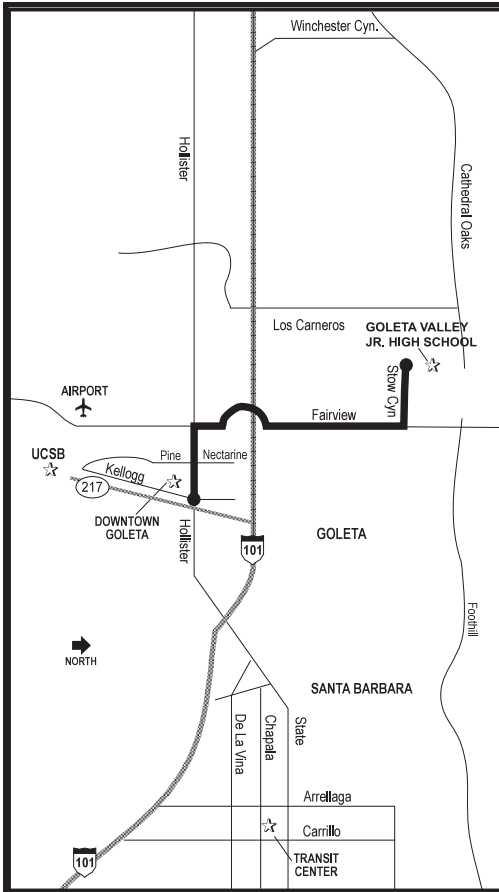

2610 Goleta Valley Jr. High

Old Town Goleta

AM

Line 2610 Bus Stops

- Hollister Kellogg
- Hollister Wendy's
- Hollister Nectarine
- Hollister Orange
- Fairview Encina
- Stow Canyon GVJHS

Hollister & Kellogg

8:00

Hollister & Nectarine

8:02

Goleta Valley
Jr. High School

8:12

Late Start Thursday

8:50

8:52

2610 Goleta Valley Jr. High

Old Town Goleta

PM

Line 2610 Bus Stops

- Stow Canyon GVJHS
- Fairview Encina
- Hollister Pine
- Hollister Community Center
- Hollister Kellogg

Goleta Valley
Jr. High School

2:35

Fairview &
Encina