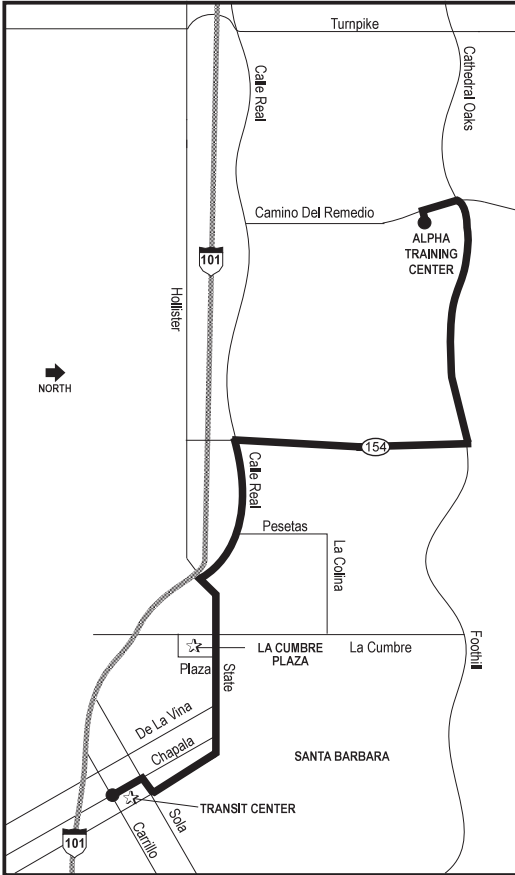

2010 Alpha Training Center

Transit Center

AM ONLY

Line 2010 Bus Stops

- Transit Center
- Chapala Anapamu
- Sola Chapala
- State Sola
- State Arrellaga
- State Valerio
- State Islay
- State Mission
- State Pueblo
- State Quinto
- State Constance
- State Alamar
- State Calle Laureles
- State Calle Palo Colorado
- State San Roque
- State Broadmoor
- State Ontare
- State Hope
- State La Cumbre
- Calle Real Pesetas
- Cathedral Oaks Via Chaparral
- Alpha Training Center

Transit Center	State & Mission	State & San Roque	State & La Cumbre	Alpha Training Center
8:37	8:42	8:47	8:52	9:02

Underlined stops are time points. Wheelchair accessible stops are marked with a bullet (•)

Las paradas subrayadas son puntos de referencia.

Las paradas con acceso a silla de ruedas están marcadas con un punto (•)